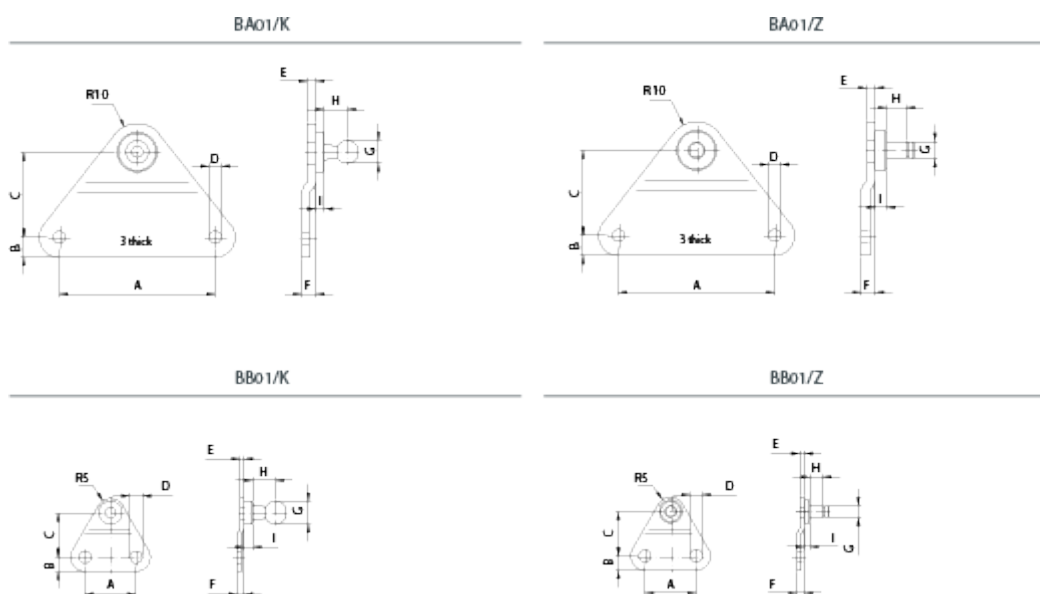

Article number: 04HBB01K08V4

Description: Stabilus Industry Line Side bracket stainless steel, flat Stainless steel AISI316L/316Ti
Type BB01K08V4 M8

Measures

A = 18

B = 5

C = 15.5

D = 4.3

E = 1.5

F = 2.5

G = 8

H = 8

I = 3

Stability = 180 N